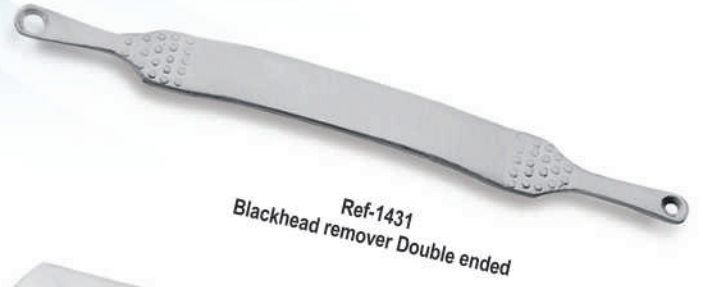

# CUTICLE NAIL NIPPERS & CUTTERS

**Ref-1451**  
Professional Cuticle Nipper  
double spring, 11cm  
Box Joint  
Tip Size: 4, 6, 8 mm

**Ref-1456**  
Professional Cuticle Nipper  
Double Spring, 10 cm  
Box Joint  
Tip Size: 4, 6, 8 mm