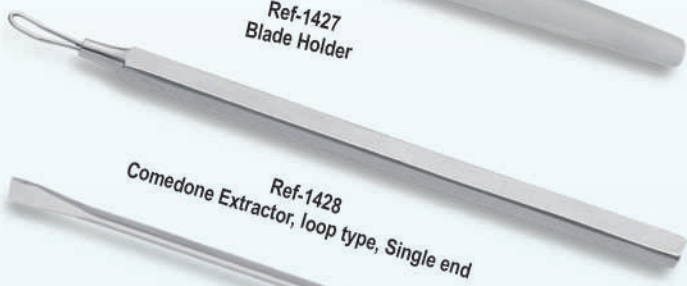

# CUTICLE NAIL NIPPERS & CUTTERS

**Ref-1451**  
Professional Cuticle Nipper  
double spring, 11cm  
Box Joint  
Tip Size: 4, 6, 8 mm

**Ref-1456**  
Professional Cuticle Nipper  
Double Spring, 10 cm  
Box Joint  
Tip Size: 4, 6, 8 mm