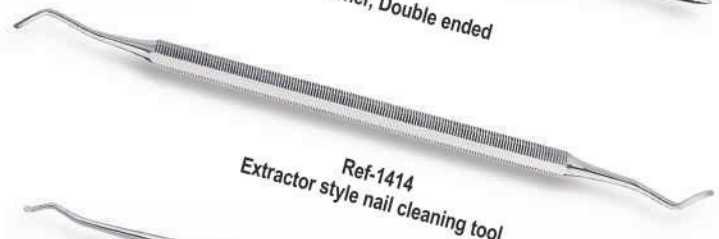

Ref-1414
Extractor style nail cleaning tool