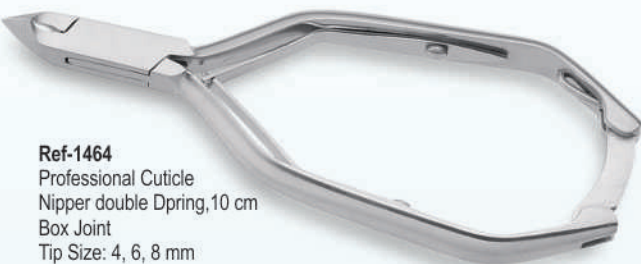

Ref-1464
Professional Cuticle Nipper double Spring, 10 cm
Box Joint
Tip Size: 4, 6, 8 mm