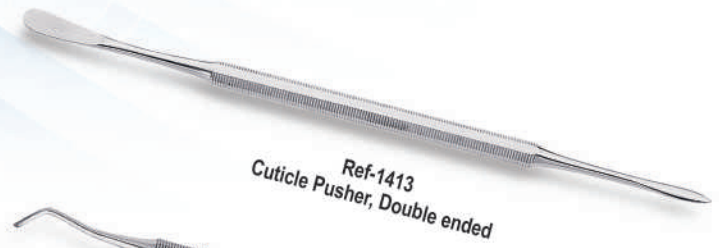

Ref-1409  
Cuticle Pusher & Trimmer

Ref-1410  
V Cuticle Trimmer

Ref-1411  
Spatula, Double ended, Stainless steel

Ref-1412  
Ingrown Toe Nail Lifter, For lifting ingrown toenails out of the skin, one side lifts and other side can be used to appiointment