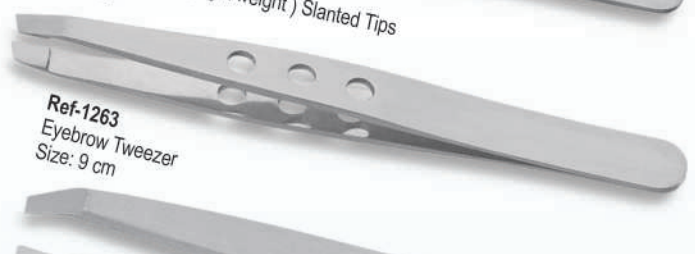

**Ref-1257**  
Fine Point Tweezers for Watch makers & Eyelash Extension  
Size: 10.5 cm

**Ref-1258**  
Fine Point Tweezers for Watch makers & Eyelash Extension  
Size: 10 cm, 11 cm

**Ref-1259**  
Fine Point Tweezers for Watch makers & Eyelash Extension  
Size: 10 cm

**Ref-1260**  
Fine Point Tweezers for Watch makers & Eyelash Extension  
Size: 10 cm

**Ref-1261**  
Eyebrow Tweezers (light weight) Slanted Tips  
Size: 9 cm

**Ref-1262**  
Eyebrow Tweezers (light weight) Slanted Tips  
Size: 9 cm