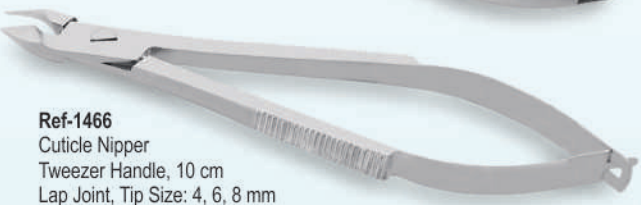

Ref-1465
Professional Cuticle Nipper Berrel Spring, 10 cm
Lap Joint
Tip Size: 4, 6, 8 mm

Ref-1466
Cuticle Nipper
Tweezer Handle, 10 cm
Lap Joint, Tip Size: 4, 6, 8 mm