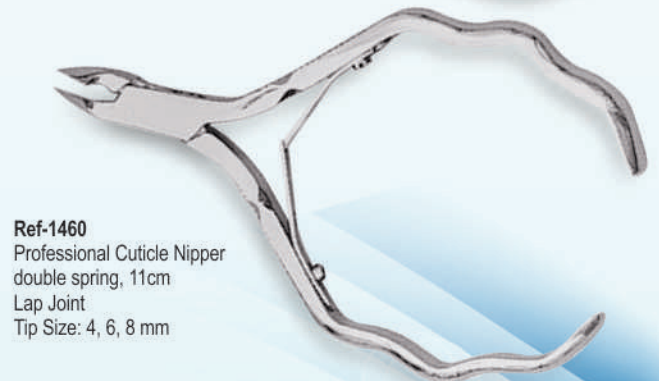

**Ref-1453**  
Professional Cuticle Nipper  
double spring, 11cm  
Box Joint  
Tip Size: 4, 6, 8 mm

**Ref-1458**  
Professional Cuticle Nipper  
Double Spring, 11 cm  
Box Joint  
Tip Size: 4, 6, 8 mm

**Ref-1454**  
Professional Cuticle Nipper  
single spring, 10 cm  
Box Joint  
Tip Size: 4, 6, 8, 10 mm

**Ref-1459**  
Cuticle Nipper Square handle  
10cm , Box Joint  
Tip Size: 4, 6, 8 mm

**Ref-1455**  
Professional Cuticle Nipper  
Roller spring, 10cm  
Box Joint  
Tip Size: 4, 6, 8 mm

**Ref-1460**  
Professional Cuticle Nipper  
double spring, 11cm  
Lap Joint  
Tip Size: 4, 6, 8 mm