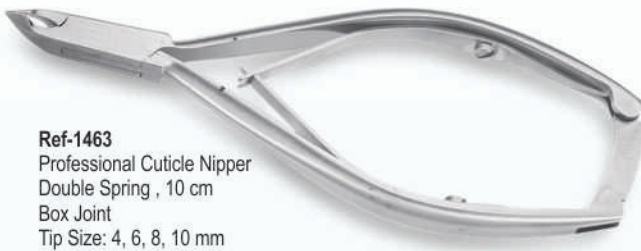

Ref-1463
Professional Cuticle Nipper
Double Spring , 10 cm
Box Joint
Tip Size: 4, 6, 8, 10 mm