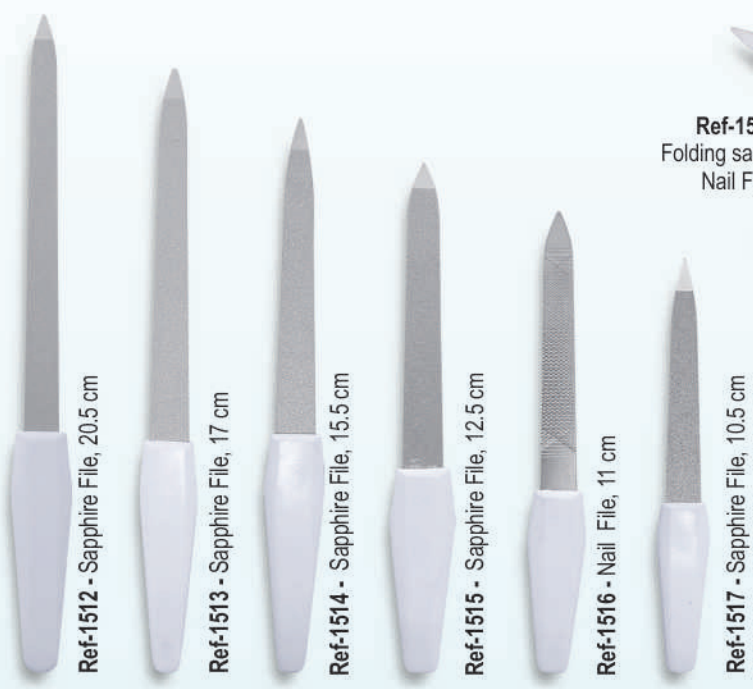

# PROFESSIONAL

Nail Files, Foot Rasps, Corn / Tip Cutters, Tailor Scissors  
Hair Extension Pliers, and Manicure Instruments its

Beauty care instruments are being used by professional manicurists and pedicureists around the world. Our instruments are made of finest quality steel and then crafted to perfection so that every instruments gives satisfactory performance. Beauty care instruments line is one of the specialties of range of beauty tools. our different models are designed for ultimate precision and comfort for the professional

**Ref-1501** Sapphire File 20 cm  
**Ref-1502** Toe Nail File 20 cm  
**Ref-1503** Toe Nail File 20 cm  
**Ref-1504** Nail File 20 cm  
**Ref-1505** Sapphire File 13 cm  
**Ref-1506** Nail File 9 cm  
**Ref-1507** Nail File 9 cm  
**Ref-1508** Nail File 13 cm  
**Ref-1509** Nail File 17.5 cm  
**Ref-1510** Nail File  
**Ref-1511** Callus Rasp