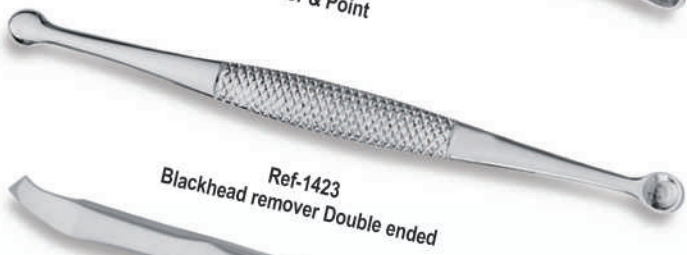

# CUTICLE NAIL NIPPERS & CUTTERS

**Ref-1451**  
Professional Cuticle Nipper  
double spring, 11cm  
Box Joint  
Tip Size: 4, 6, 8 mm

**Ref-1456**  
Professional Cuticle Nipper  
Double Spring, 10 cm  
Box Joint  
Tip Size: 4, 6, 8 mm