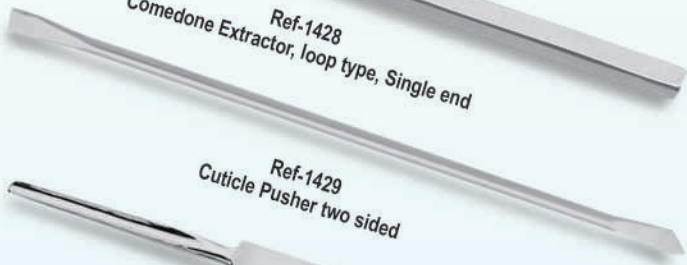

# CUTICLE NAIL NIPPERS & CUTTERS

**Ref-1451**  
Professional Cuticle Nipper  
double spring, 11cm  
Box Joint  
Tip Size: 4, 6, 8 mm

**Ref-1456**  
Professional Cuticle Nipper  
Double Spring, 10 cm  
Box Joint  
Tip Size: 4, 6, 8 mm