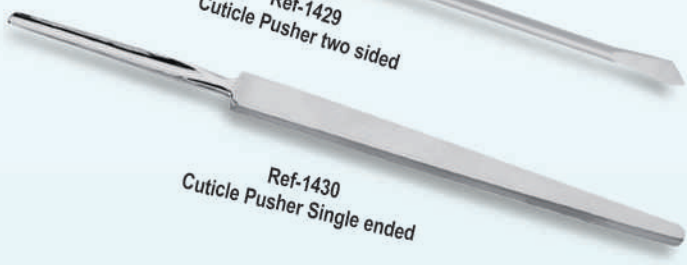

# CUTICLE NAIL NIPPERS & CUTTERS

**Ref-1451**  
Professional Cuticle Nipper  
double spring, 11cm  
Box Joint  
Tip Size: 4, 6, 8 mm

**Ref-1456**  
Professional Cuticle Nipper  
Double Spring, 10 cm  
Box Joint  
Tip Size: 4, 6, 8 mm