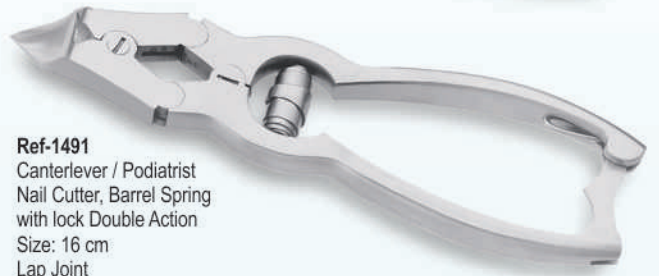

Ref-1490
Canterlever / Podiatrist
Nail Cutter, Barrel Spring
with lock Double Action
Size: 16 cm
Lap Joint

Ref-1491
Canterlever / Podiatrist
Nail Cutter, Barrel Spring
with lock Double Action
Size: 16 cm
Lap Joint